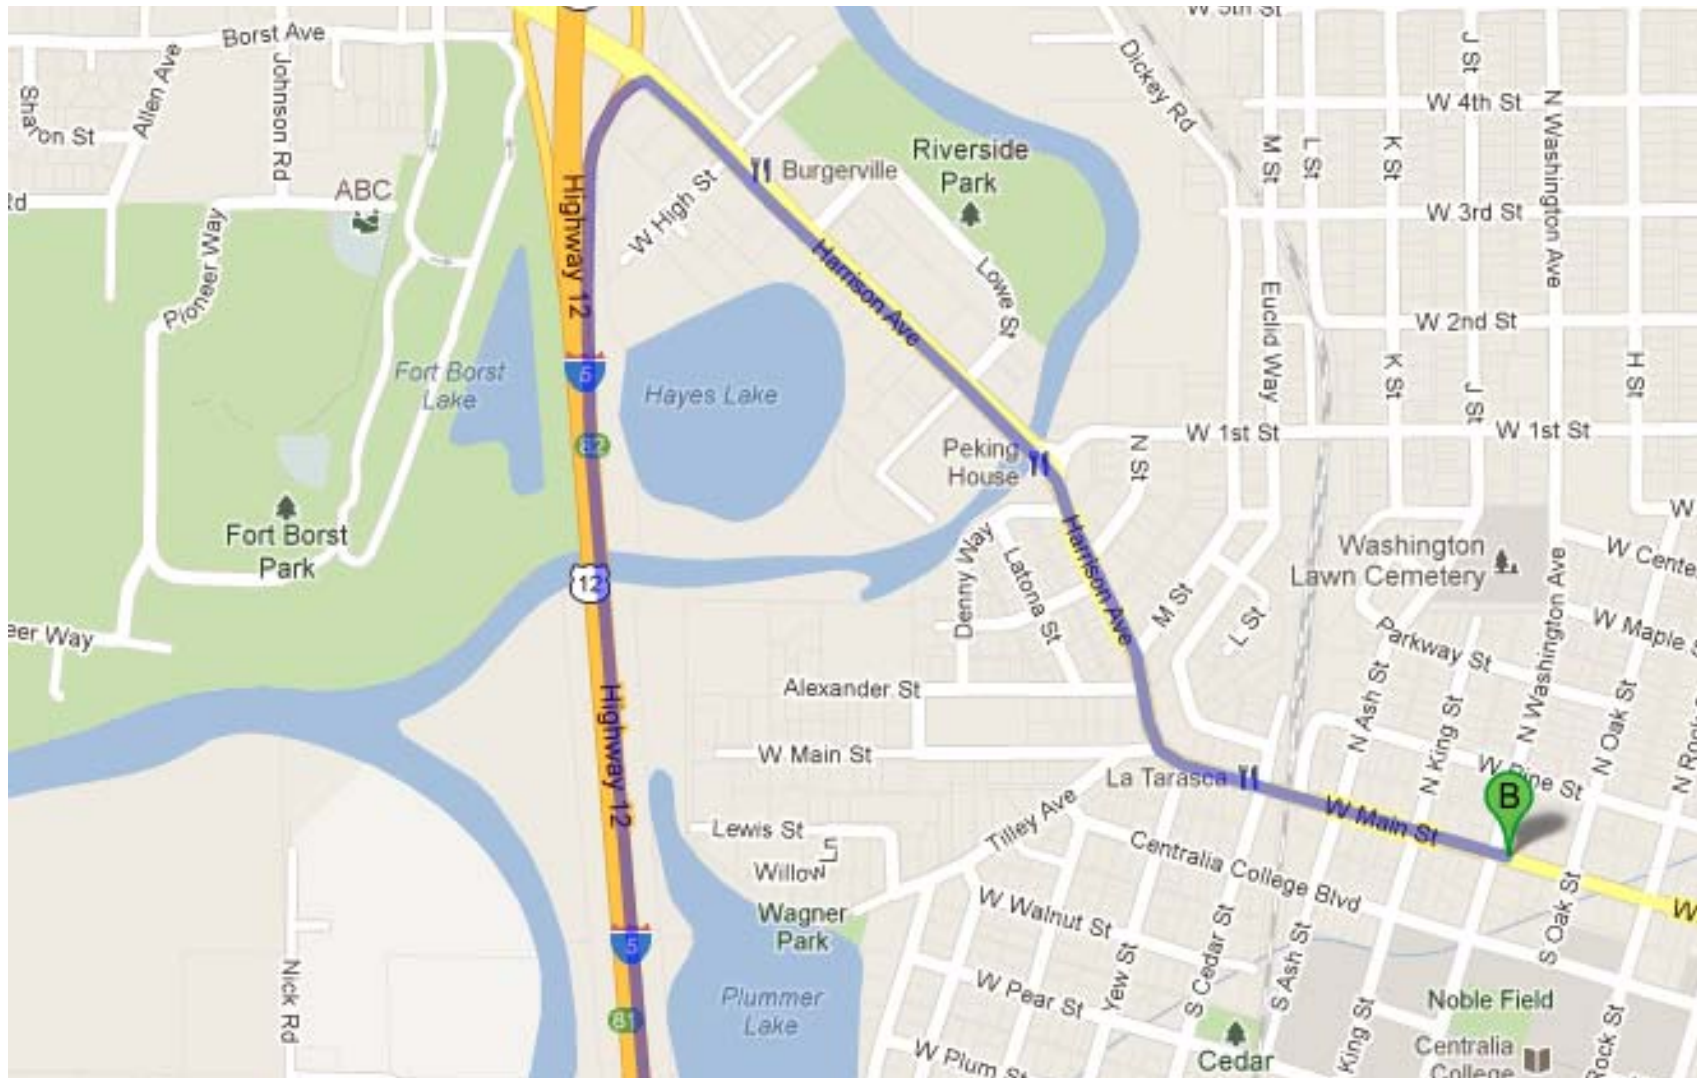

## Directions to Pirzadeh Law Office, PLLC from South of Centralia, WA

1. Take Exit 82 for Harrison Avenue.
2. Turn Right onto Harrison Avenue.
3. Continue as Harrison Avenue turns into W. Main Street.
4. Pirzadeh Law Office, PLLC is on your right across from Kentucky Fried Chicken