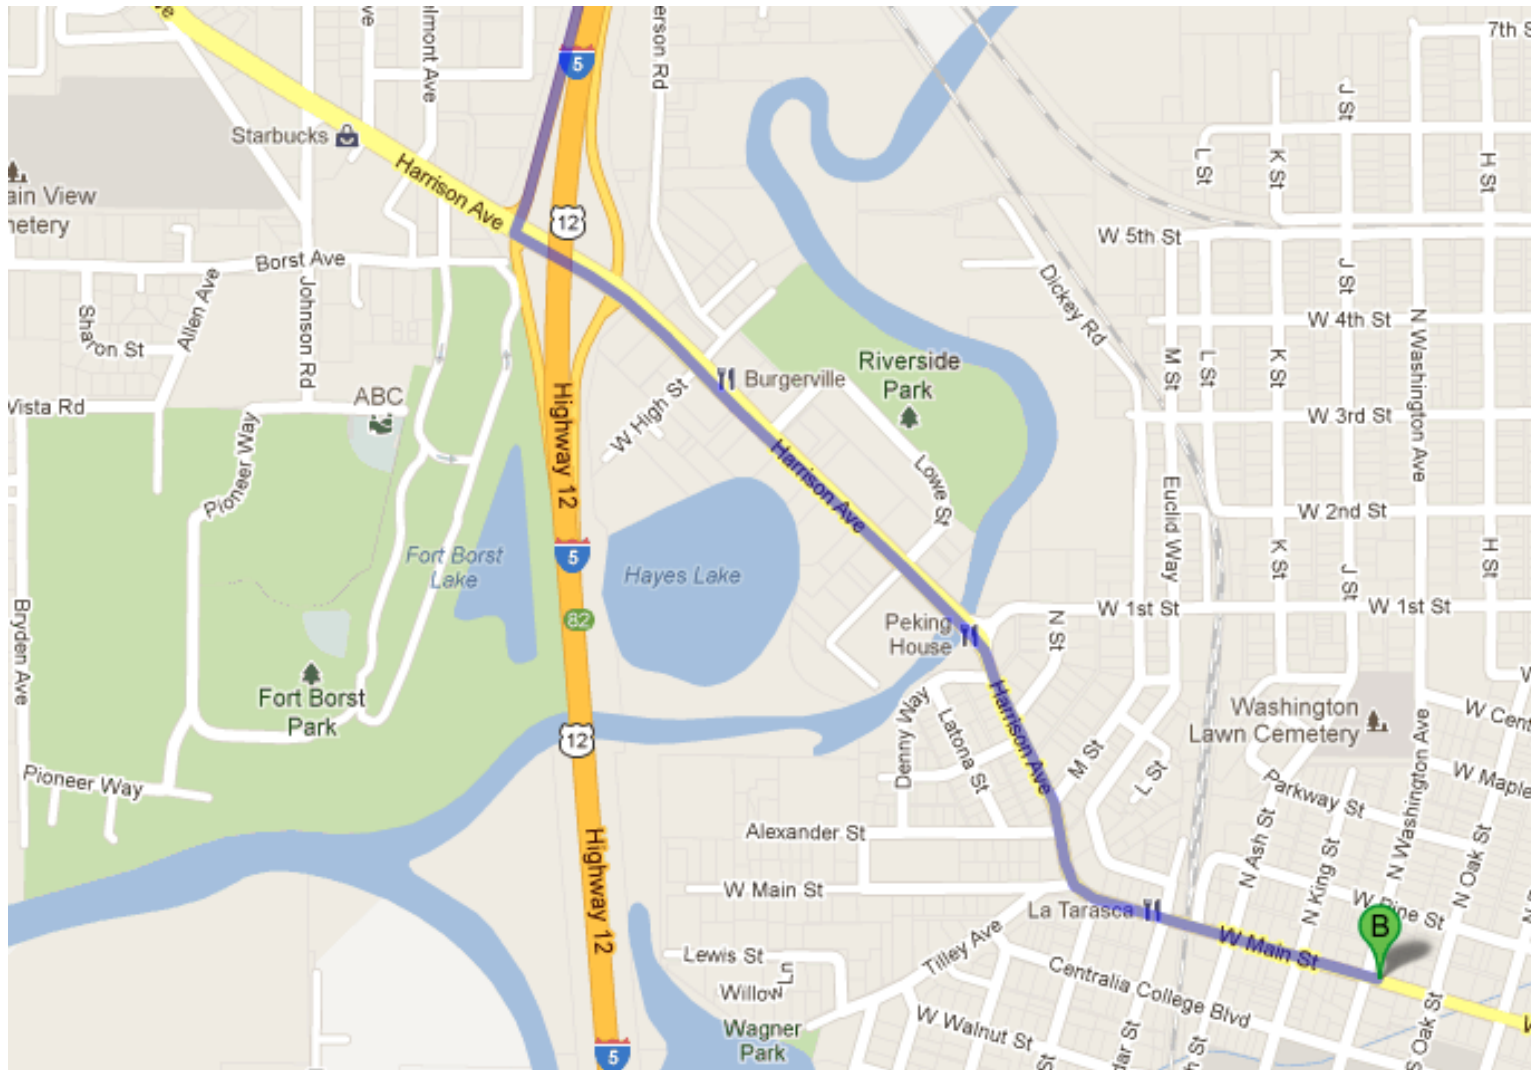

Directions to Pirzadeh Law Office, PLLC from North of Centralia, WA

1. Take Exit 82 for Harrison Avenue.
2. Turn Left onto Harrison Avenue.
3. Continue as Harrison Avenue turns into W. Main Street.
4. Pirzadeh Law Office, PLLC is on your right across from Kentucky Fried Chicken